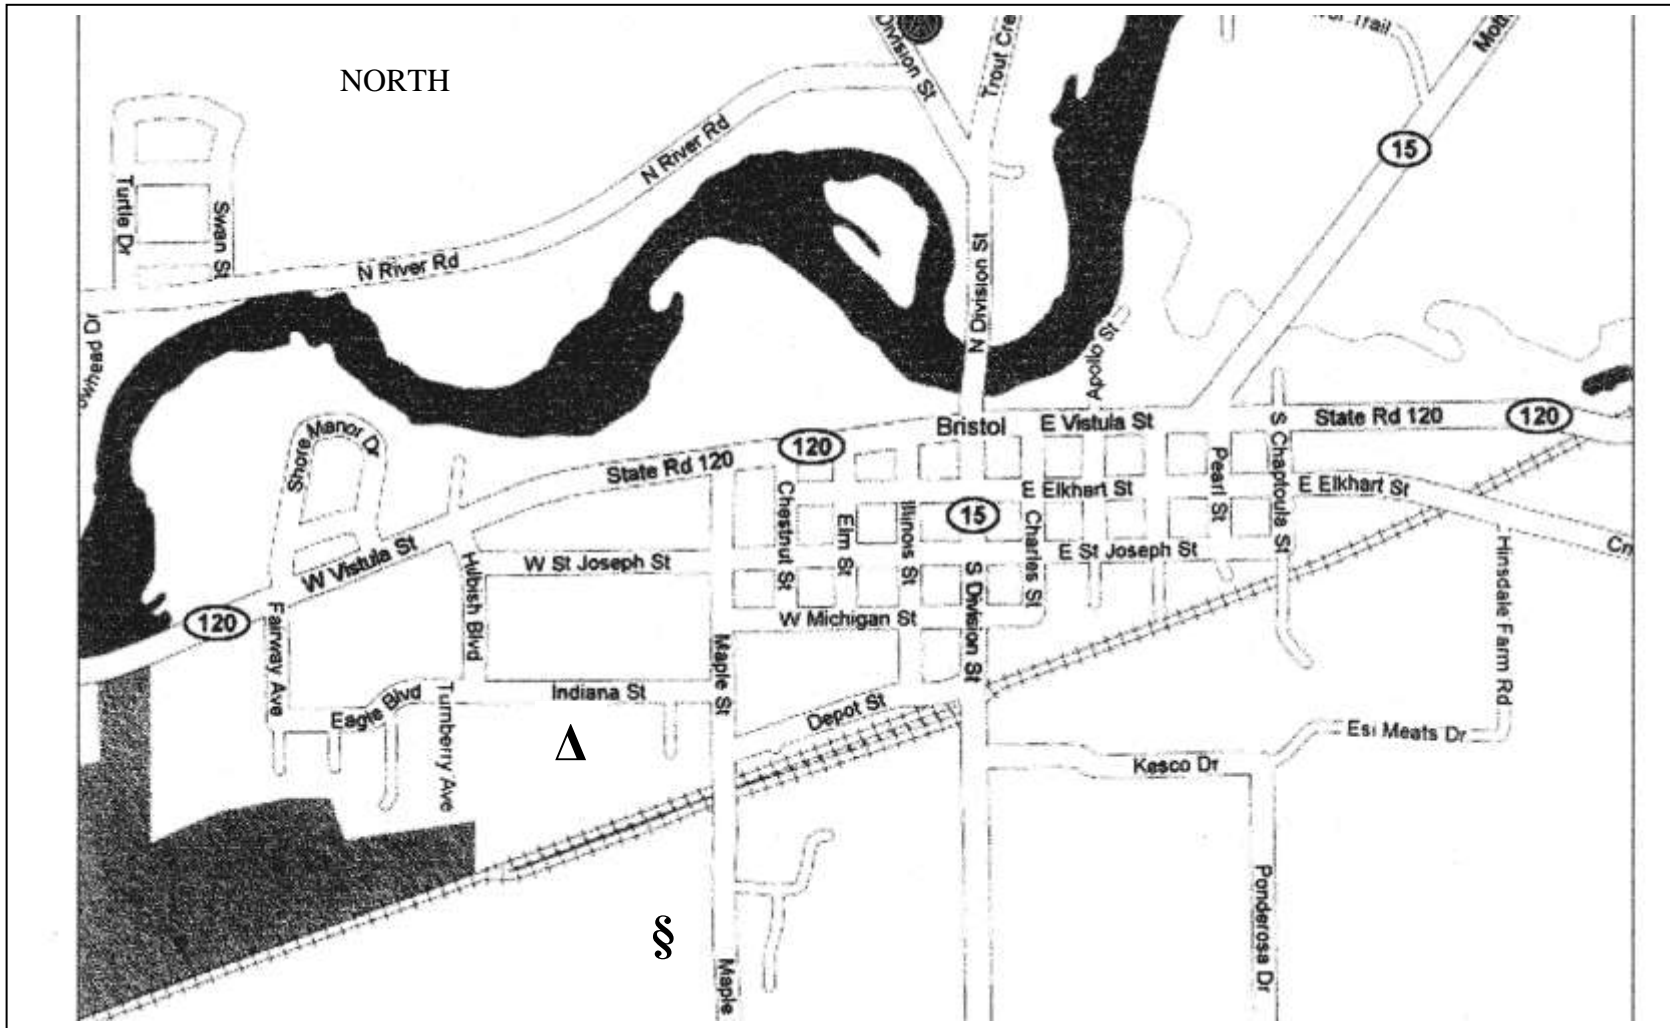

Bristol Homecoming Parade Map

Please enter Parade line up area via Maple St.

Δ Parade Line-Up

§ Sign In Area- (Robert Weed Plywood)

The parade route is West on Indiana, North on Hillbush, East on St. Rd 120 to Apollo St. Upon reaching Apollo, turn right 2 blocks to East St. Joseph St. Turn right toward Maple St.

Please use East St. Joseph St. as the return route AFTER the Parade. Police will be available to help in crossing St. Rd 15 (S. Division St).